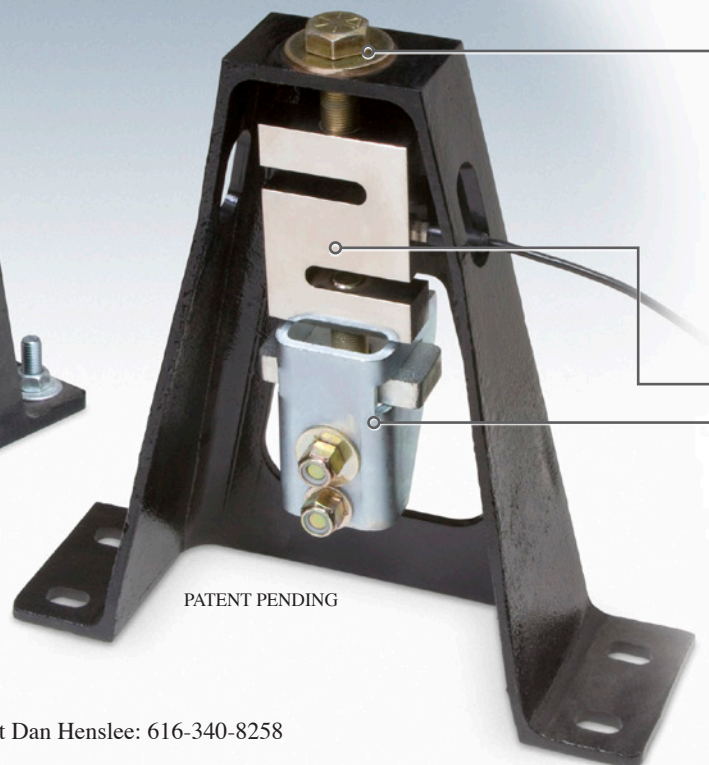

BINTRAC[®]

Bin Weighing Systems for Egg Production

Low Cost, Accurate, Reliable inventory and feed use tracking

- Easily retrofit existing bins – bins need not be empty
- 3-year loadcell warranty upgrade includes lightning coverage
- Improved feed monitoring accuracy increases profits
- Interface with PMSI System

LIFTING BOLT
LOADCELL
LEG MOUNT

PATENT PENDING

For more information please Contact Dan Henslee: 616-340-8258