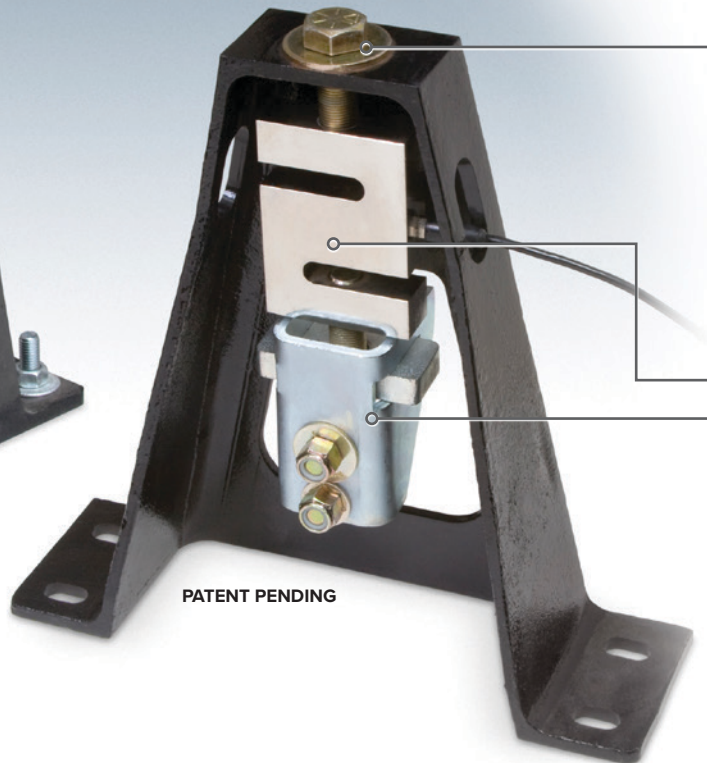

# BINTRAC<sup>®</sup>

*Bin Weighing Systems for Egg Production*

*Low Cost, Accurate, Reliable inventory and feed use tracking*

- Easily retrofit existing bins – bins need not be empty
- 3-year loadcell warranty upgrade includes lightning coverage
- Improved feed monitoring accuracy increases profits
- Interface with Prism Controls System